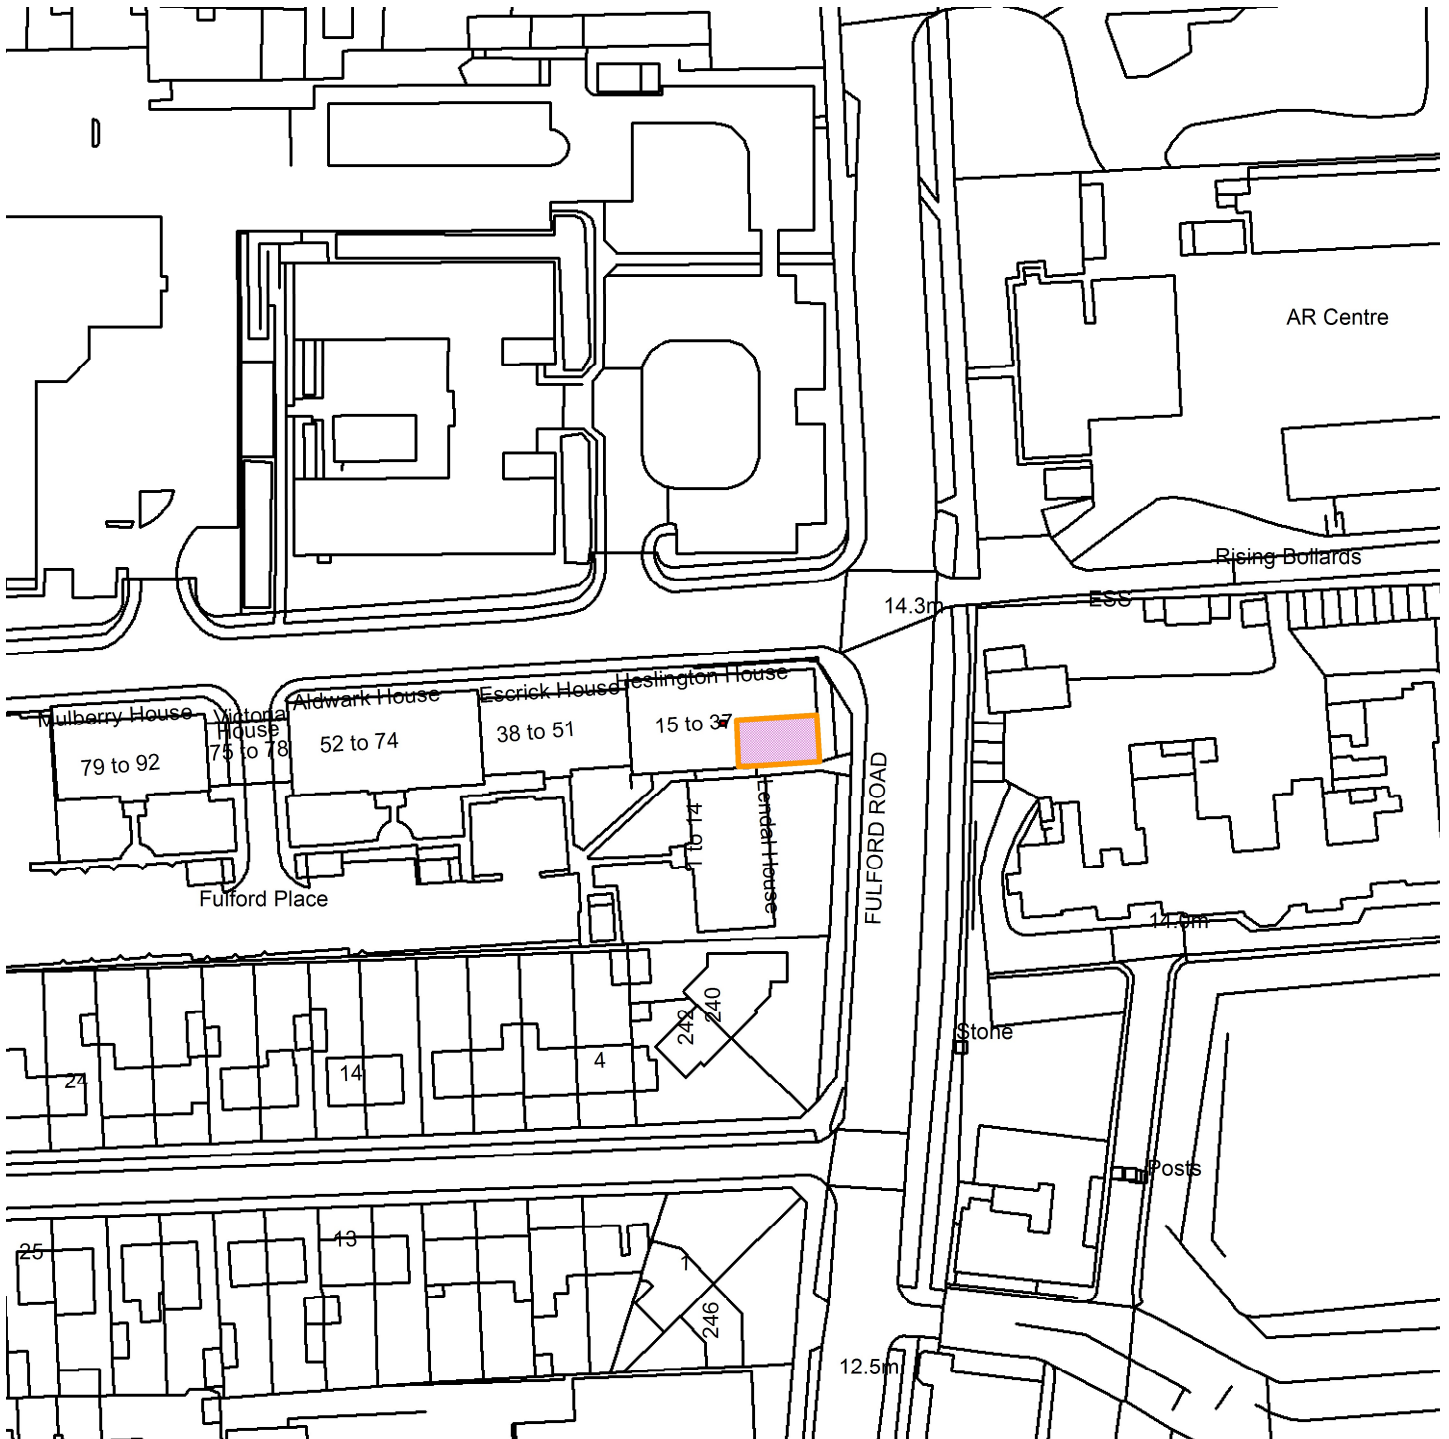

34 Fulford Place, Hospital Fields Rd, YO10 4FE

24/01242/FUL

Scale : 1:1265

Reproduced from the Ordnance Survey map with the permission of the Controller of Her Majesty's Stationery Office © Crown Copyright 2000.

Unauthorised reproduction infringes Crown Copyright and may lead to prosecution or civil proceedings.

| | |
|---------------------|---------------------------|
| Organisation | City of York Council |
| Department | Env, Transport & Planning |
| Comments | Site Location Plan |
| Date | 04 October 2024 |
| SLA Number | Not Set |